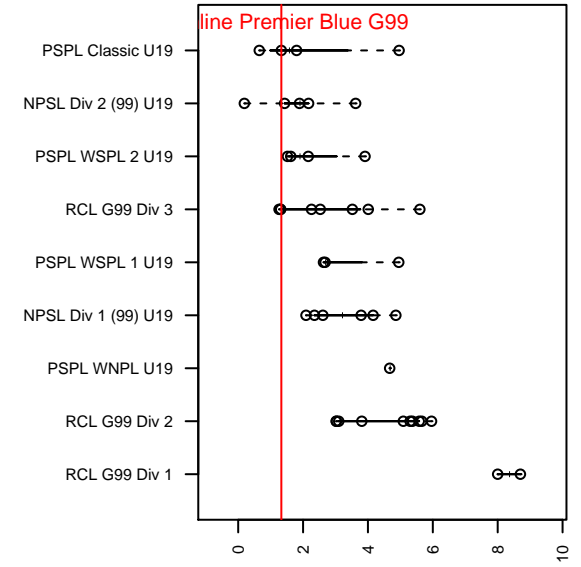

Venues played:
 2017 Xtreme Cup GU18-19
 2017 PSPL Classic U19
 2017 PacNW Winter Classic 1999-2000 Show

Highline Premier Blue G99
 Dots are actual minus expected GF (blue circles) and GA (red triangles).
 Blue line is smoothed change in attack strength. Red is smoothed change in defense strength.

**attack and defense variance (black dot)
relative to other teams
and top 10 in region**

**attack and defense rating
relative to others at age
and all opponents in last 13 months**

Performance relative to 13 month average