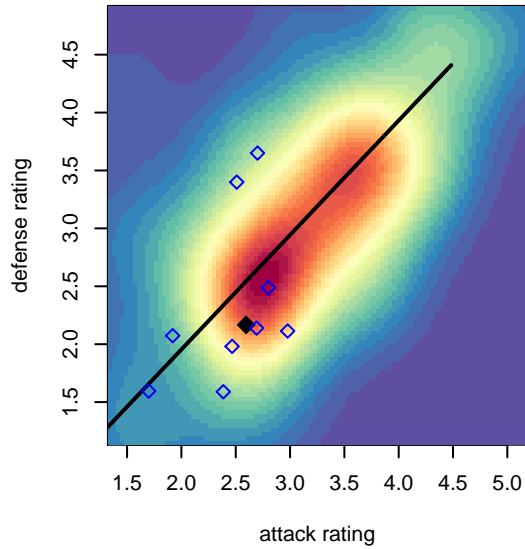

Venues played:
 2017 Xtreme Cup GU18-19
 2017 PSPL Classic U19
 2017 PacNW Winter Classic 1999-2000 Show

Highline Premier Blue G99
 Dots are actual minus expected GF (blue circles) and GA (red triangles).
 Blue line is smoothed change in attack strength. Red is smoothed change in defense strength.

**attack and defense variance (black dot)
relative to other teams
and top 10 in region**

**attack and defense rating
relative to others at age
and all opponents in last 13 months**

Performance relative to 13 month average